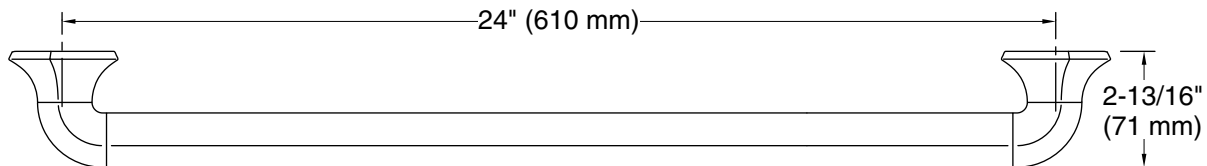

Technical Information

All product dimensions are nominal.

Material: Stainless Steel

Notes

ADA compliant when installed to the specific requirements of these regulations.